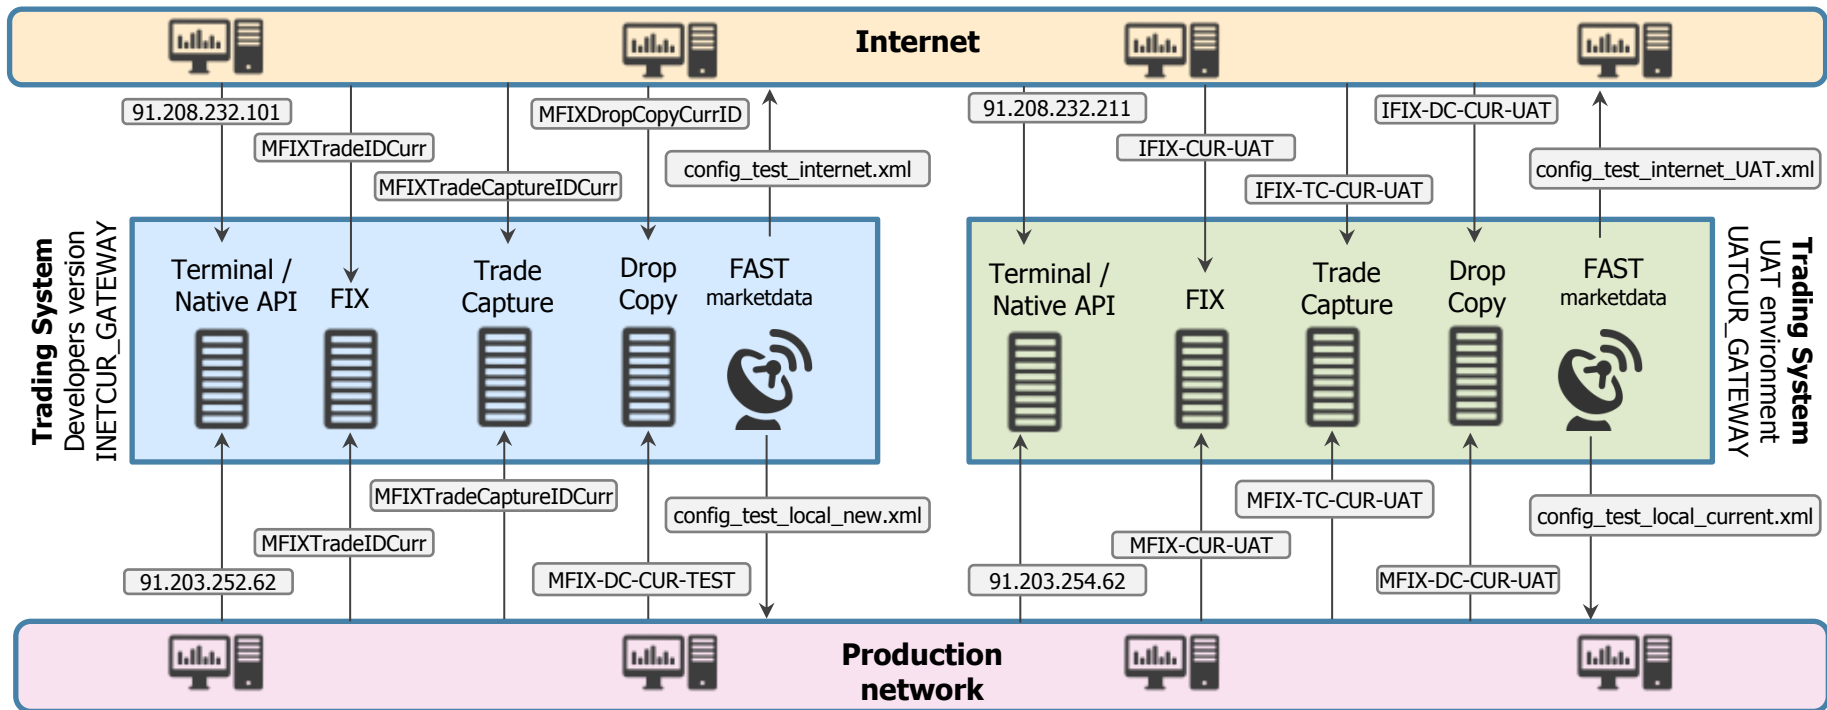

ASTS FX market test environments

	Developers version		UAT environment	
Server name	INETCUR_GATEWAY		UATCUR_GATEWAY	
Service name	inetcur_gateway		uatcur_gateway	
tcp port	inetcur_gateway 18111/tcp		uatcur_gateway 21411/tcp	
udp port	inetcur_gateway 18112/udp		uatcur_gateway 21412/udp	
	Production network	Internet	Production network	Internet
Server addr	91.203.252.62	91.208.232.101	91.203.254.62	91.208.232.211
FIX addr	91.203.253.239, 91.203.255.238 (39212) MFIXTradeIDCurr	91.208.232.200 (9212) MFIXTradeIDCurr	91.203.253.239, 91.203.255.238 (39215) MFIX-CUR-UAT	91.208.232.200 (9222) IFIX-CUR-UAT
Trade Capture	91.203.253.239, 91.203.255.238 (39214) MFIXTradeCaptureIDCurr	91.208.232.200 (9214) MFIXTradeCaptureIDCurr	91.203.253.239, 91.203.255.238 (39216) MFIX-TC-CUR-UAT	91.208.232.200 (9224) IFIX-TC-CUR-UAT
Drop Copy	91.203.253.239, 91.203.255.238 (39217) MFIX-DC-CUR-TEST	91.208.232.200 (9211) MFIXDropCopyCurrID	91.203.253.239, 91.203.255.238 (39218) MFIX-DC-CUR-UAT	91.208.232.200 (9221) IFIX-DC-CUR-UAT
FAST marketdata	ftp.moex.com/pub/FAST/ASTS/config/ config_test_local_new.xml	ftp.moex.com/pub/FAST/ASTS/config/ config_test_internet.xml	ftp.moex.com/pub/FAST/ASTS/config/ config_test_local_current.xml	ftp.moex.com/pub/FAST/ASTS/config/ config_test_internet_UAT.xml