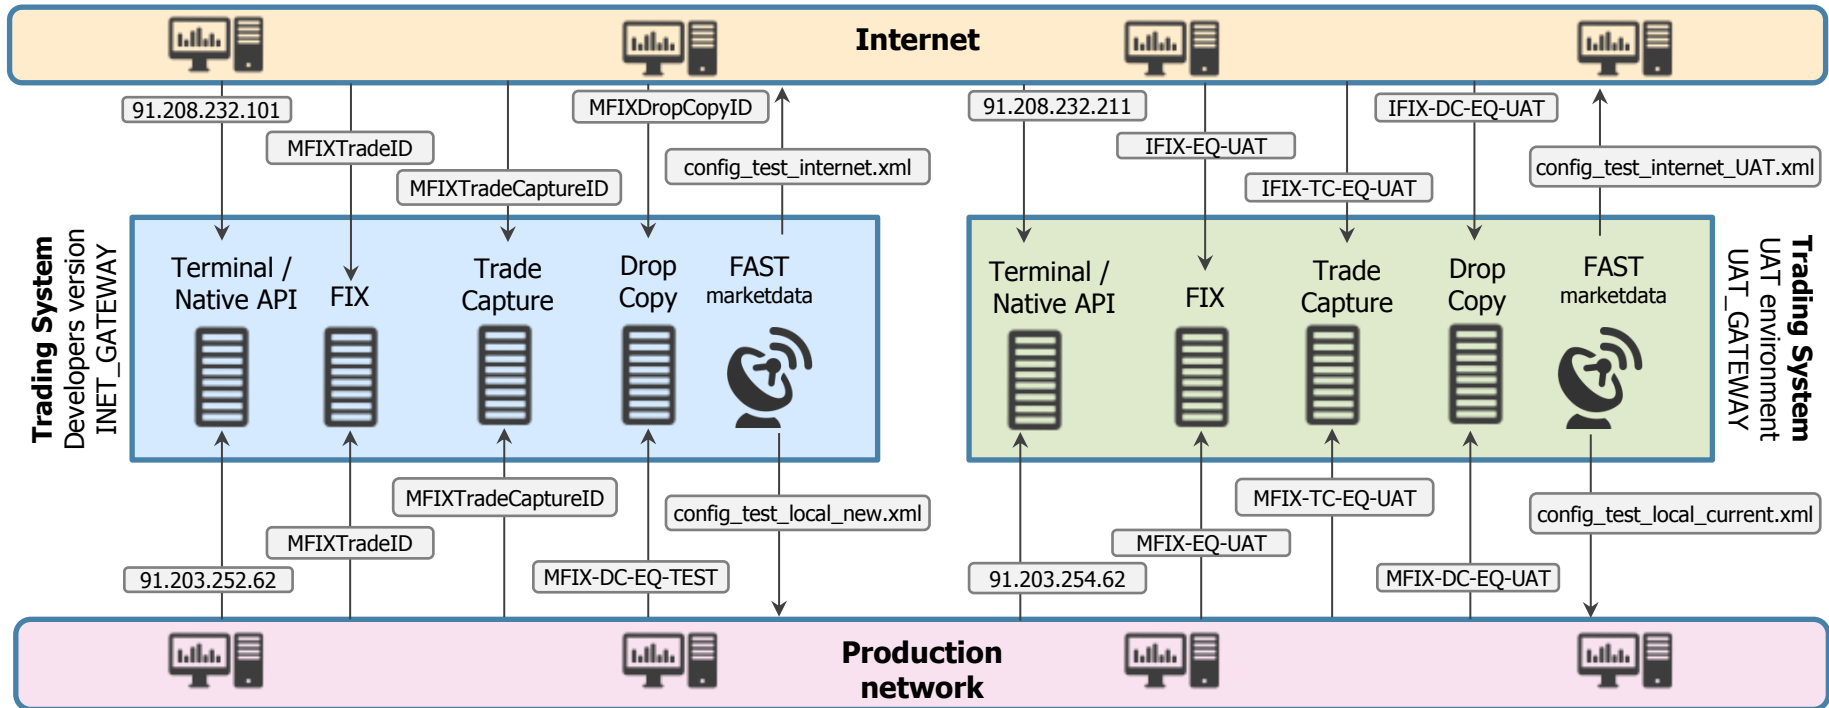

ASTS Equities market test environments

	Developers version		UAT environment	
Server name	INET_GATEWAY		UAT_GATEWAY	
Service name	inet_gateway		uat_gateway	
tcp port	inet_gateway 18011/tcp		uat_gateway 16411/tcp	
udp port	inet_gateway 18012/udp		uat_gateway 16412/udp	
	Production network	Internet	Production network	Internet
Server addr	91.203.252.62	91.208.232.101	91.203.254.62	91.208.232.211
FIX addr	91.203.253.239, 91.203.255.238 (39120) MFIXTradeID	91.208.232.200 (9120) MFIXTradeID	91.203.253.239, 91.203.255.238 (39125) MFIX-EQ-UAT	91.208.232.200 (9130) IFIX-EQ-UAT
Trade Capture	91.203.253.239, 91.203.255.238 (39122) MFIXTradeCaptureID	91.208.232.200 (9121) MFIXTradeCaptureID	91.203.253.239, 91.203.255.238 (39126) MFIX-TC-EQ-UAT	91.208.232.200 (9131) IFIX-TC-EQ-UAT
Drop Copy	91.203.253.239, 91.203.255.238 (39117) MFIX-DC-EQ-TEST	91.208.232.200 (9213) MFIXDropCopyID	91.203.253.239, 91.203.255.238 (39118) MFIX-DC-EQ-UAT	91.208.232.200 (9133) IFIX-DC-EQ-UAT
FAST marketdata	ftp.moex.com/pub/FAST/ASTS/config/ config_test_local_new.xml	ftp.moex.com/pub/FAST/ASTS/config/ config_test_internet.xml	ftp.moex.com/pub/FAST/ASTS/config/ config_test_local_current.xml	ftp.moex.com/pub/FAST/ASTS/config/ config_test_internet_UAT.xml